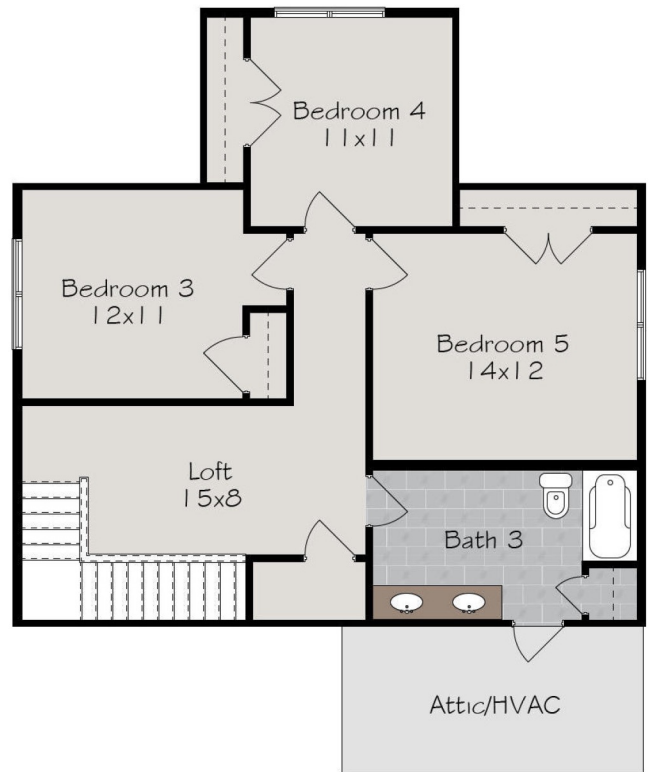

THE DANDELION

5 BED - 3 BATH
2303 SQUARE FOOT

MAIN FLOOR: 1416 SF
SECOND FLOOR: 887 SF

DISCLAIMER FOR ALL ELEVATIONS & FLOOR PLANS

*Denotes base square footage. If a home plan is built in multiple communities, the standards, elevations, and floor plans may differ by community. See community booklets for specific details. All square footage and dimensions are approximate and subject to change with some plan changes. All elevations and floor plans are artistic representations and do not always reflect standard materials or styles. Turner Homes reserves the right to make substitutions, change prices, products, & specifications without notice or obligation.