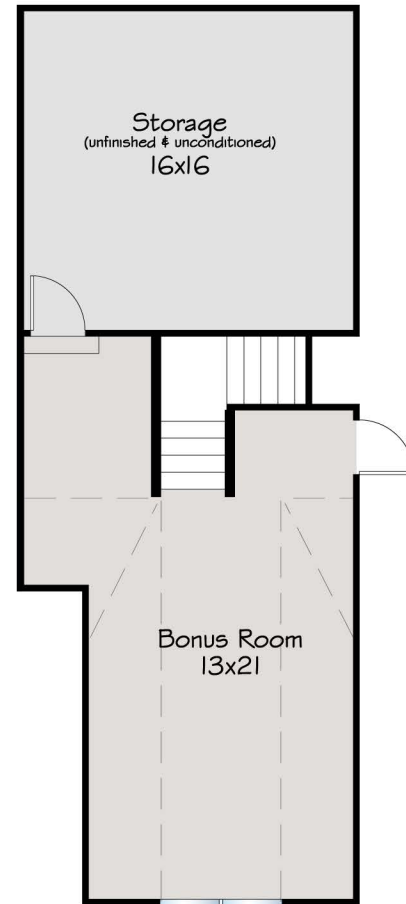

THE SPRUCE

3 BED - 2 BATH
2012 SQUARE FOOT*

MAIN FLOOR: 1596 SF
SECOND FLOOR: 416 SF

DISCLAIMER FOR ALL ELEVATIONS & FLOOR PLANS

*Denotes base square footage. If a home plan is built in multiple communities, the standards, elevations, and floor plans may differ by community. See community booklets for specific details. All square footage and dimensions are approximate and subject to change with some plan changes. All elevations and floor plans are artistic representations and do not always reflect standard materials or styles. Turner Homes reserves the right to make substitutions, change prices, products, & specifications without notice or obligation.