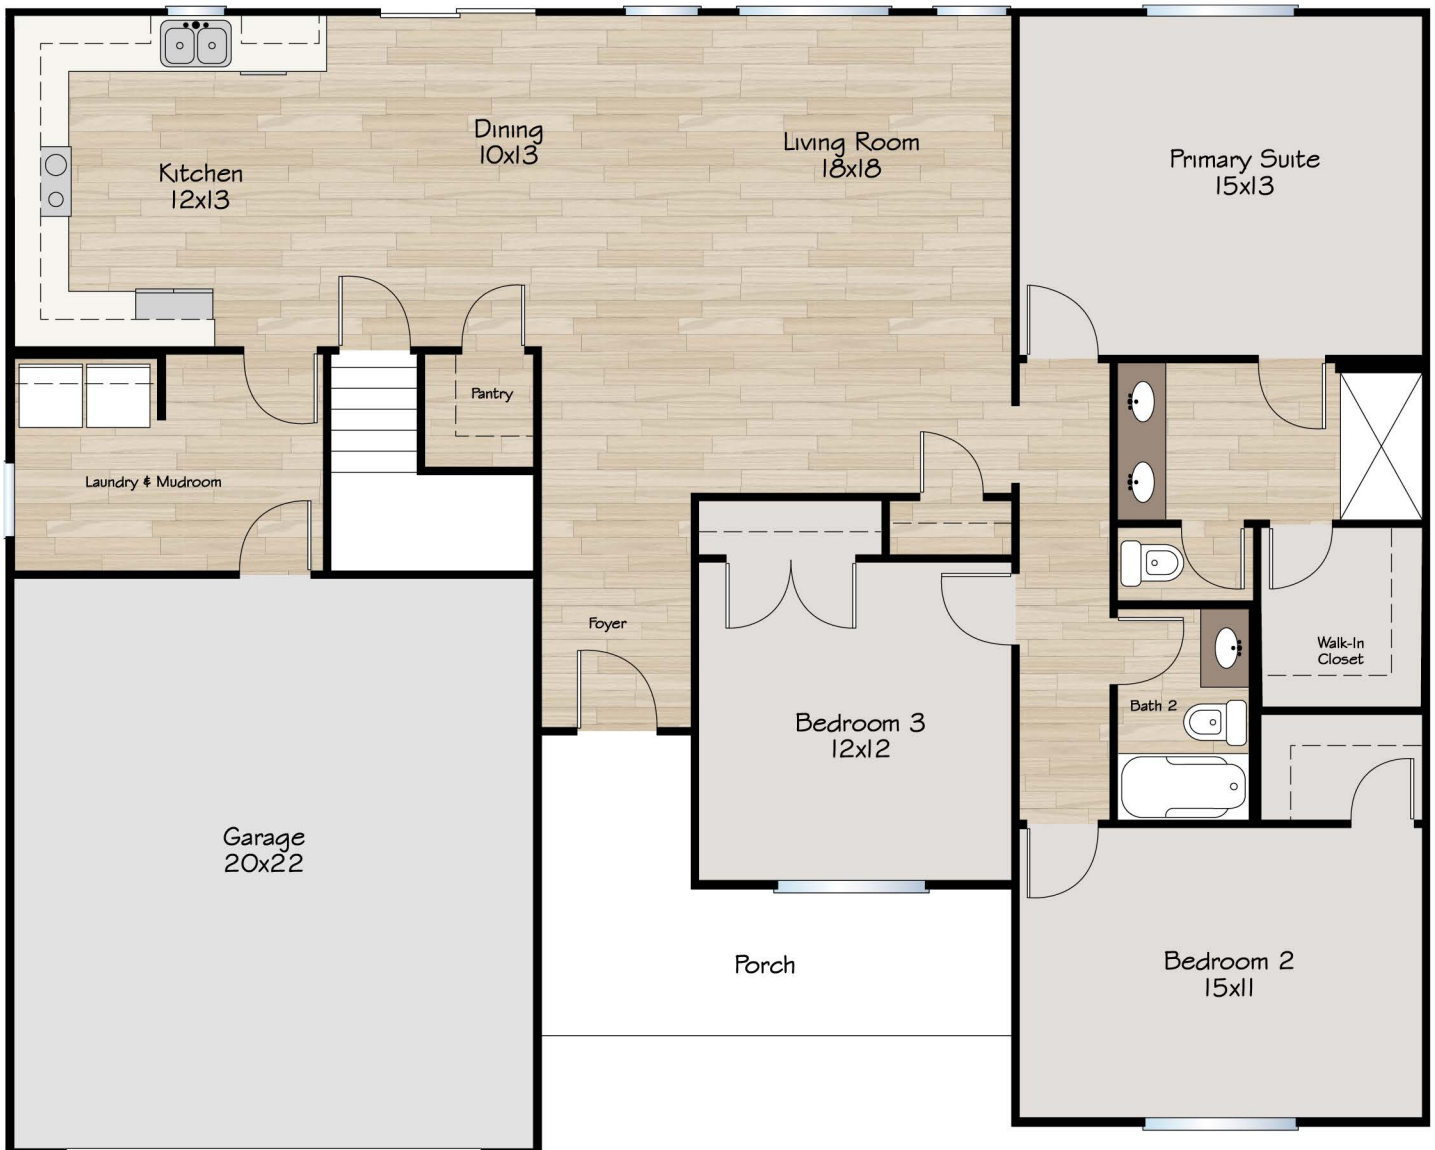

# THE SAGE

3 BED - 2 BATH  
1719 SQUARE FOOT\*

## DISCLAIMER FOR ALL ELEVATIONS & FLOOR PLANS

\*Denotes base square footage. If a home plan is built in multiple communities, the standards, elevations, and floor plans may differ by community. See community booklets for specific details. All square footage and dimensions are approximate and subject to change with some plan changes. All elevations and floor plans are artistic representations and do not always reflect standard materials or styles. Turner Homes reserves the right to make substitutions, change prices, products, & specifications without notice or obligation.