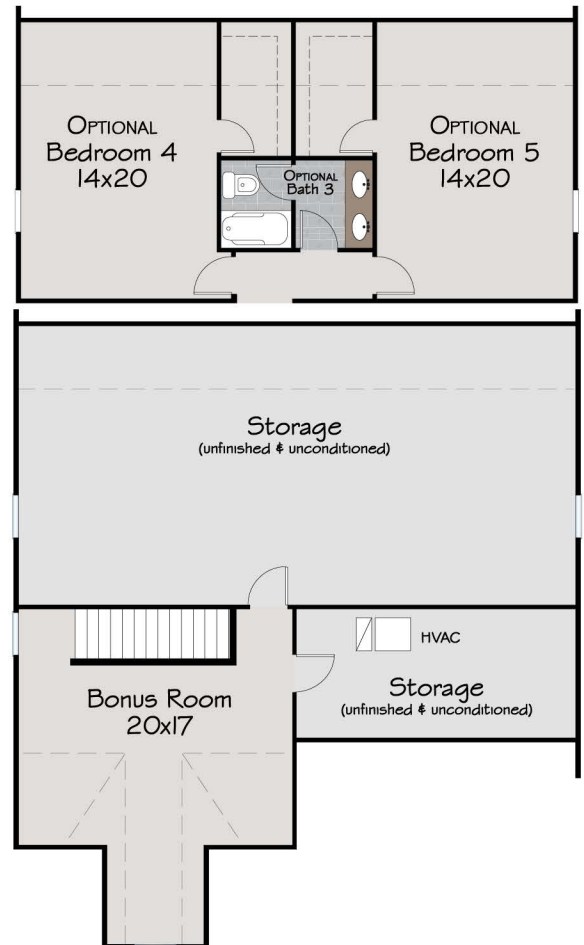

# THE REDWOOD

3 BED - 3 BATH  
2042 SQUARE FOOT\*

MAIN FLOOR: 1687 SF  
SECOND FLOOR: 355 SF

## DISCLAIMER FOR ALL ELEVATIONS & FLOOR PLANS

\*Denotes base square footage. If a home plan is built in multiple communities, the standards, elevations, and floor plans may differ by community. See community booklets for specific details. All square footage and dimensions are approximate and subject to change with some plan changes. All elevations and floor plans are artistic representations and do not always reflect standard materials or styles. Turner Homes reserves the right to make substitutions, change prices, products, & specifications without notice or obligation.