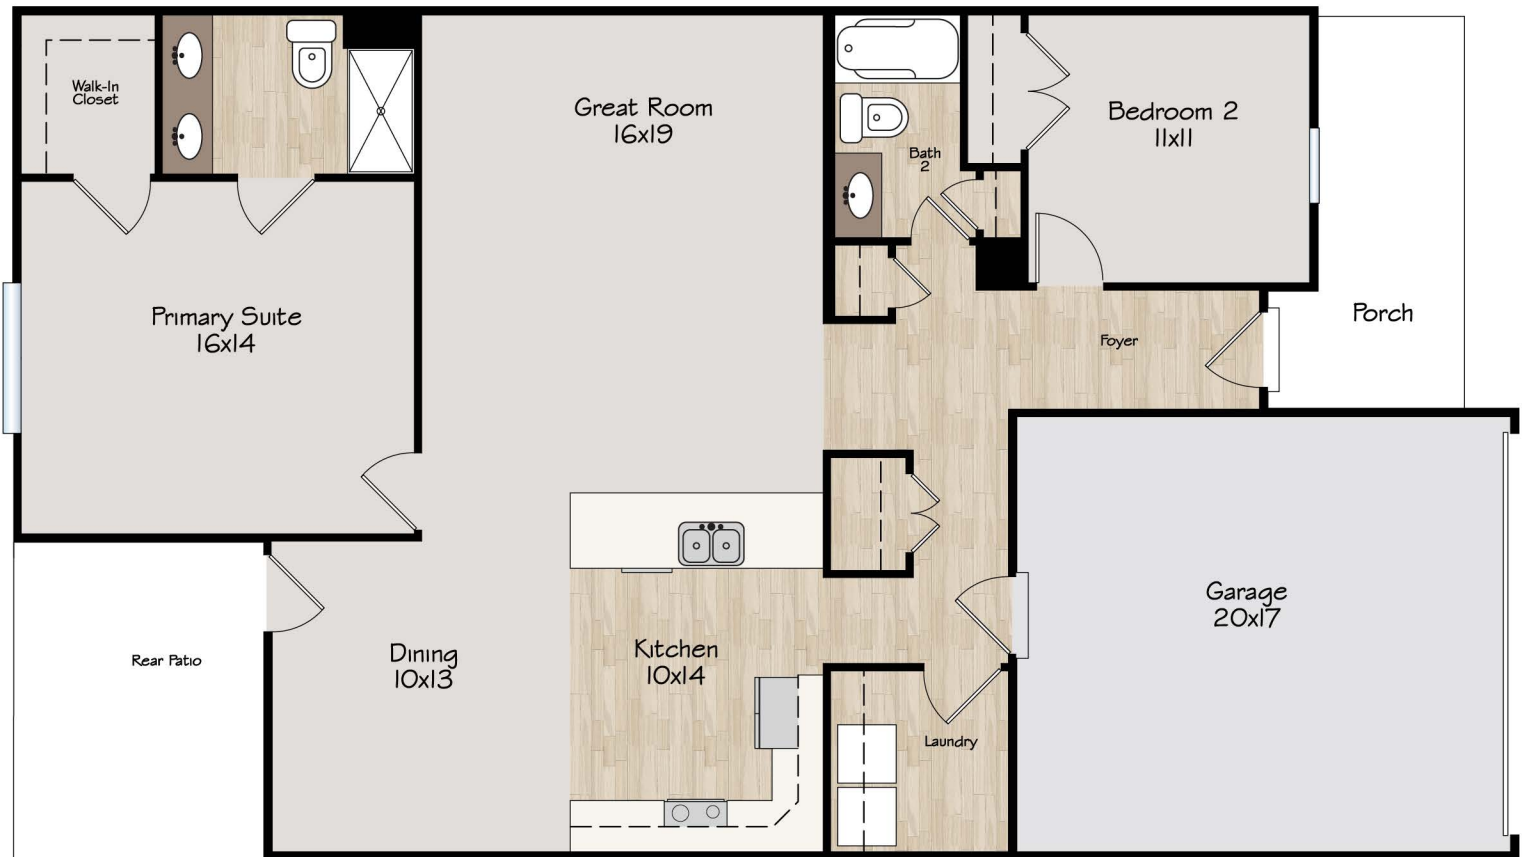

THE IRIS

2 BED | 2 BATH
1420 SQUARE FOOT

DISCLAIMER FOR ALL ELEVATIONS & FLOOR PLANS

*Denotes base square footage. If a home plan is built in multiple communities, the standards, elevations, and floor plans may differ by community. See community booklets for specific details. All square footage and dimensions are approximate and subject to change with some plan changes. All elevations and floor plans are artistic representations and do not always reflect standard materials or styles. Turner Homes reserves the right to make substitutions, change prices, products, & specifications without notice or obligation.