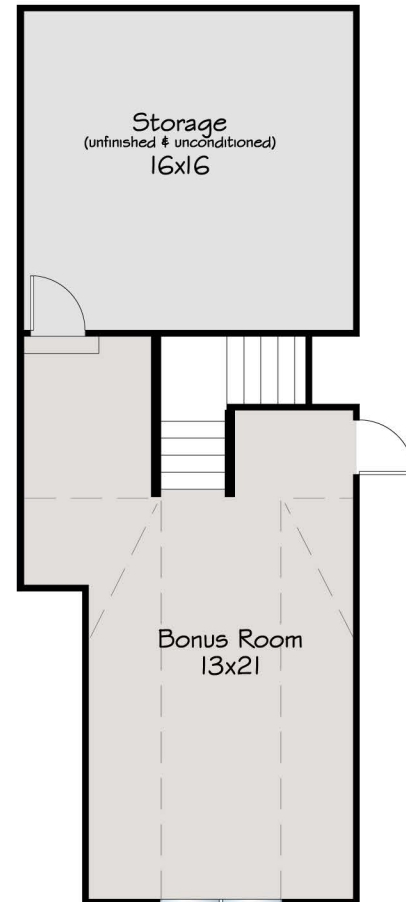

THE SPRUCE

3 BED - 2 BATH
2012 SQUARE FOOT*

MAIN FLOOR: 1596 SF
SECOND FLOOR: 416 SF

DISCLAIMER FOR ALL ELEVATIONS & FLOOR PLANS

*Denotes base square footage. All square footage and dimensions are approximate and subject to change with some plan changes. All elevations and floor plans are artistic representations and do not always reflect standard materials or styles. Turner Homes, LLC reserves the right to make substitutions, change prices, products, & specifications without notice or obligation.