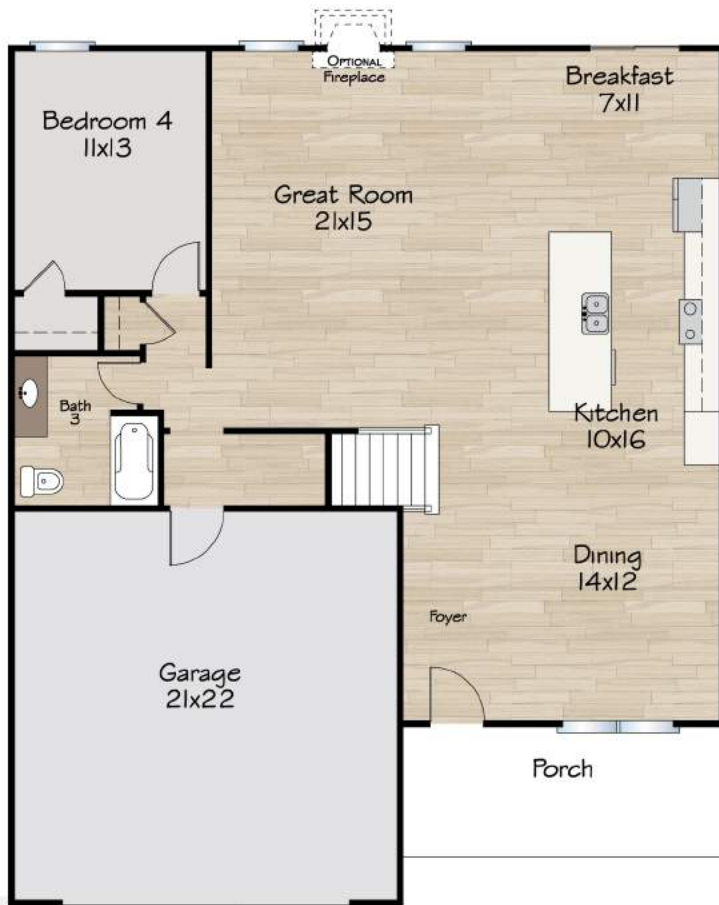

the Alder

4 Bed 3 Bath

2780 Square Foot

Main Floor: 1256 sf.

Second Floor: 1524 sf.

DISCLAIMER FOR ALL ELEVATIONS & FLOOR PLANS
 All square footage and dimensions are approximate. Some plan changes and options will alter the approximate square footage. All elevations are artistic representations and do not always reflect standard materials or styles. Some features shown may be options; please refer to the list of special features & included options for complete list. Turner Homes, LLC reserves the right to make substitutions, change prices, products, & specifications without notice or obligation.