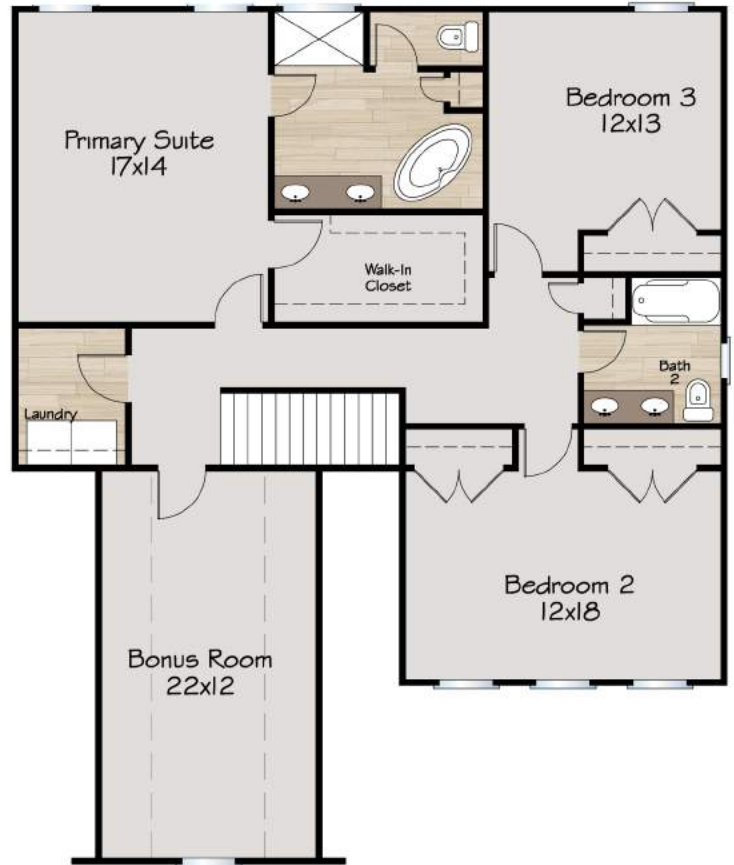

the Alder

4 Bed 3 Bath

2780 Square Foot

Main Floor: 1256 sf.

Second Floor: 1524 sf.

DISCLAIMER FOR ALL ELEVATIONS & FLOOR PLANS
 All square footage and dimensions are approximate. Some plan changes and options will alter the approximate square footage. All elevations are artistic representations and do not always reflect standard materials or styles. Some features shown may be options; please refer to the list of special features & included options for complete list. Turner Homes, LLC reserves the right to make substitutions, change prices, products, & specifications without notice or obligation.